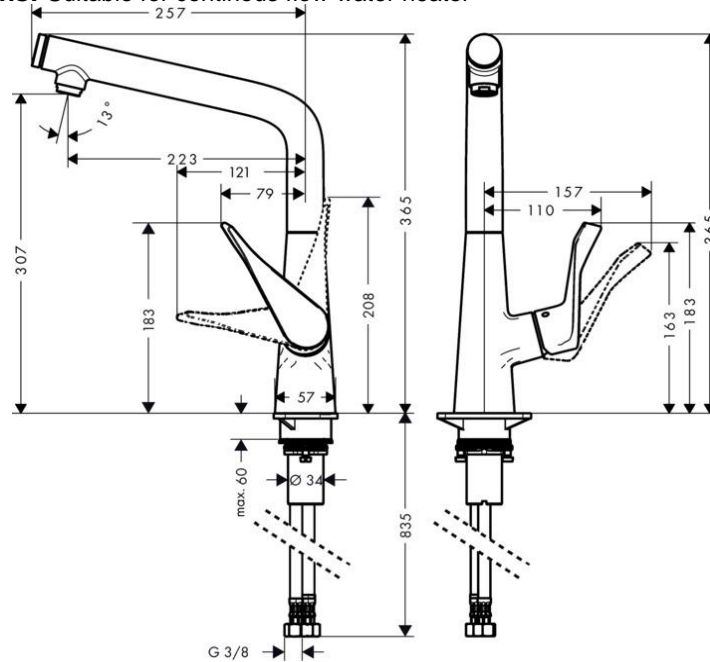

SPECIFICATION SHEET - fittings

BRAND:	hansgrohe	Product Photo:
ORIGIN:	Germany	
SERIES:	Sink Mixers	
PRODUCT DESCRIPTION:	Metis Select Single lever kitchen mixer 320 - Flow rate: 8 l./min. at 3 bar - Flow pressure; 1~5 bar (15~70 psi) - laminar spray	
MODEL No.	14883 000	
FINISH/COLOUR:	Chrome-plated	
DIMENSIONS:	257mm L x 365mm H 223mm spout projection	
OPTIONAL MATCHING PARTS:	2x angle valve 1/2"x3/8"	

Technical Informations: Suitable for continous flow water heater

REMINDER:	Pipe flushing must be done before faucets are installed. Failure to do so voids the warranty. Do not use cleaners containing abrasive cleansers, ammonia, bleach, acids, waxes, alcohol, solvents or other products not recommended for chrome. All information is for reference only, installation shall always be based on the actual product delivered.